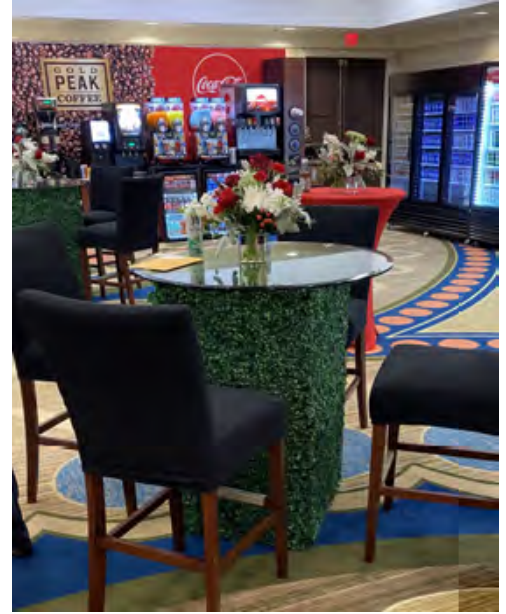

Chiavari Chair
Cushion: \$2.00

Slated Wood Chair:
\$8.00 ea.

TABLES

66" Round Banquet Table: \$16.00

72" Round Banquet Table: \$18.00

Conference Table: 8' x 18": \$14.00

6' x 30" x 30" Banquet Table: \$12.00
8' x 30" x 30" Banquet Table: \$14.00
8' x 48" King's Table: \$25.00

Cocktail Table: 30" Tall x 30" or 36"
Diameter: \$11.00 30" or 36"
Diameter: \$11.00

High Boy Table: 40" Tall, 30" or 36"
Diameter Cocktail: \$12.00

40" x 96" White Farm Table (benches and chairs additional): \$120.00